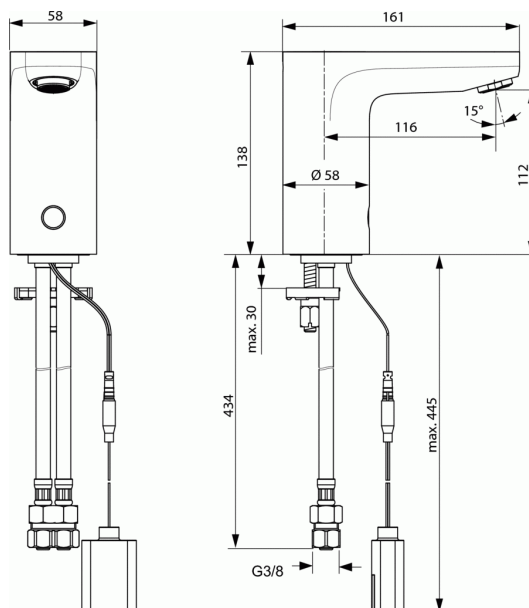

### One-hole electronic basin spout without handle, with battery

#### One-hole electronic basin spout without handle, with battery

One-hole electronic basin spout without temp control (battery)

- Solenoid valve integrated in body
- Electronic sensor full basin functions
- Flexible hoses G3/8" for water supply system connection
- Lead and nickel free waterways (BLUE technology)
- Aerator laminar 4,7 l/min
- Battery outside fitting (6V Lithium)
- Sensor cover for cleaning purposes
- Easy fix system for installation
- Product is only for use in high pressure systems (min. 0,5 bar)